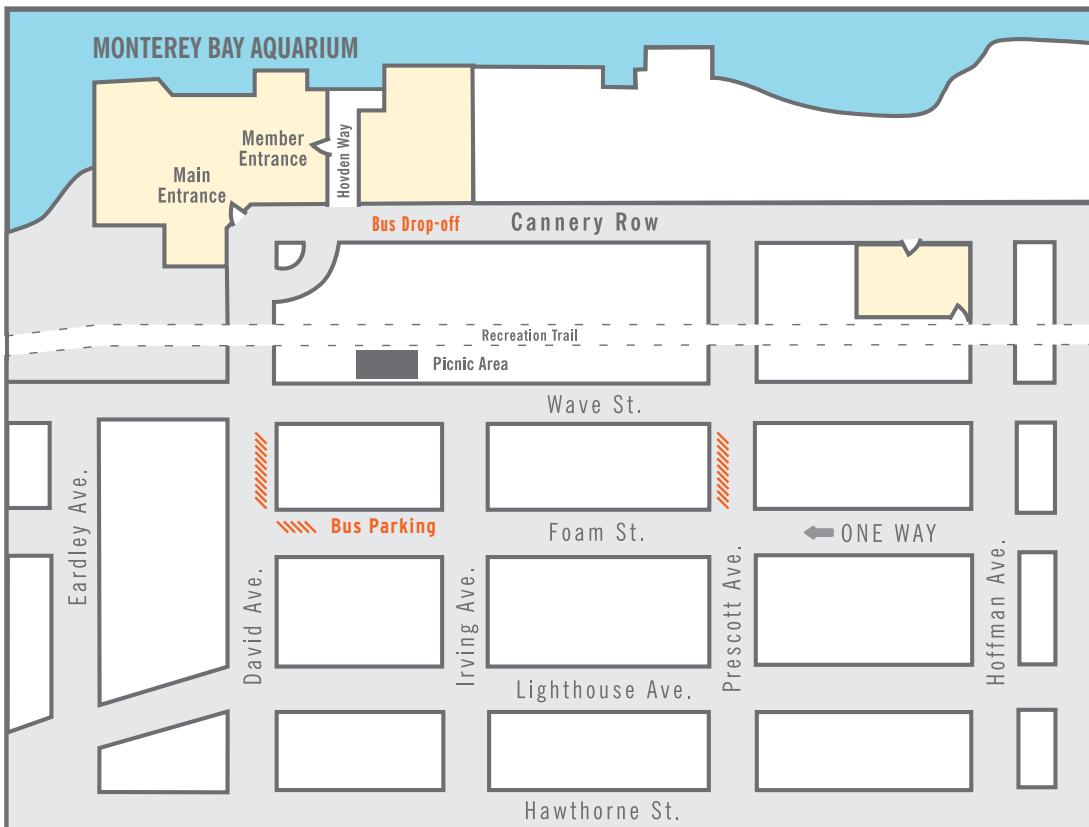

Bus Driver Instructions for Monterey Bay Aquarium

Arriving at the Aquarium From Foam Street or Lighthouse Avenue:

- Turn right on Prescott Avenue.
- Turn Left on Cannery Row.
- The school bus drop-off zone is on the right side of the street just before Hovden Way.

To avoid congestion, bus drivers are asked not to drive on Cannery Row for more than one block. No loading or unloading is permitted on David Avenue between Wave Street and Cannery Row.

Departing from the Aquarium From the bus parking areas:

- Buses should return to Prescott Avenue and proceed toward Cannery Row.
- Turn left on Cannery Row.

The bus pick-up zone is on Cannery Row near Hovden Way and the Member Entrance.

Departing From Cannery Row:

Summer Bus Driver Instructions for Monterey Bay Aquarium

Arriving at the Aquarium From Foam Street or Lighthouse Avenue:

- Turn right on David Avenue towards the Aquarium.
- Cross Wave Street, then make a right into the bus turnaround.
- Immediately after unloading passengers, turn left onto Cannery Row and up David Avenue.
- Turn left onto Wave Street, turn right onto Irving Avenue and turn right onto Foam Street to the bus parking zone located on the right side of Foam Street and David Avenue.